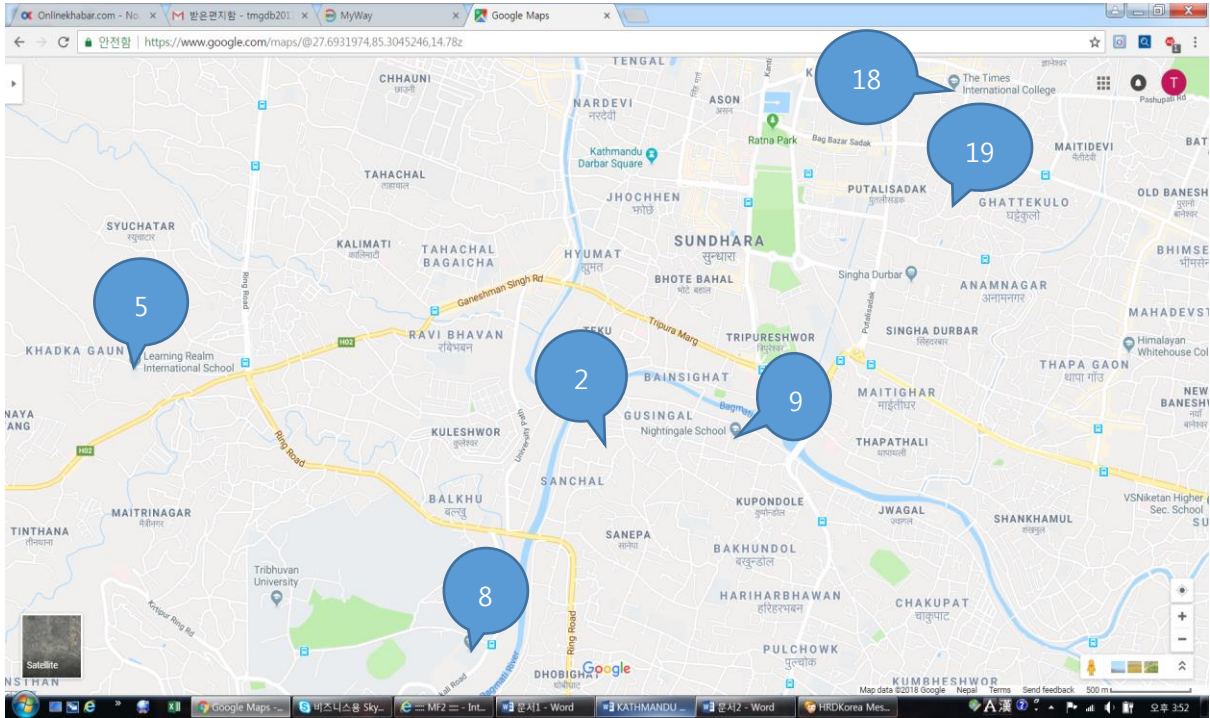

## 제 1 권역(카트만두 - BAUDHANATH 인근지역)

| 시험장명<br>(EXAM CENTER)                | 주소<br>(ADDRESS)         | 전화번호<br>(PHONE NO.)      | 연락처<br>(MOBILE NO.) |
|--------------------------------------|-------------------------|--------------------------|---------------------|
| 1 BAGMATI BOARDING SCHOOL            | SUKEDHARA, KATHMANDU    | 01-4374887               | 9851057214          |
| 11. LOYALTY ACADEMY SCHOOL           | MANDIKHATAAR, KATHMANDU | 01-4375737               | 9841316014          |
| 12. GOLDENGATE INTERNATIONAL COLLEGE | BATTISPUTALI, KATHMANDU | 01-4495165               | 9849091769          |
| 20. UNIVERSAL COLLEGE                | DILLIBAZAR, KATHMANDU   | 01-4442775               | 9851012271          |
| 22. XAVIER INTERNATIONAL COLLEGE     | KALOPUL KATHMANDU       | 01-4439471               | 9841383404          |
| 23 XAVIER INTERNATIONAL SCHOOL       | BOUDHA, KATHMANDU       | 01-4439471<br>01-4439472 | 9841383404          |

## 제 2 권역(카트만두 - HOTEL YAK & YETI 인근지역)

| 시험장명<br>(EXAM CENTER)                       | 주소<br>(ADDRESS)       | 전화번호<br>(PHONE NO.)      | 연락처<br>(MOBILE NO.) |
|---|-----------------------|--------------------------|---------------------|
| 2. RADIANT READERS ACADEMY SCHOOL           | SANEPA, LALITPUR      | 01-5529757               | 9851204015          |
| 5. LEARNING REALM INTERNATIONAL(LRI) SCHOOL | KALANKI, KATHMANDU    | 01-5218188               | 9841320272          |
| 8. LABORATORY SECONDARY SCHOOL              | KIRTIPUR, KATHMANDU   | 01-4330790               | 9841292518          |
| 9. NIGHTINGALE INTERNATIONAL SCHOOL         | KUPONDOLE, LALITPUR   | 01-5551829               | 9803158646          |
| 18. THE TIMES INTERNATIONAL COLLEGE         | DILLIBAZAR, KATHMANDU | 01-4441163<br>01-4441167 | 9841423108          |
| 19. TRINITY INTERNATIONAL COLLEGE           | DILLIBAZAR, KATHMANDU | 01-4445956               | 9843885414          |