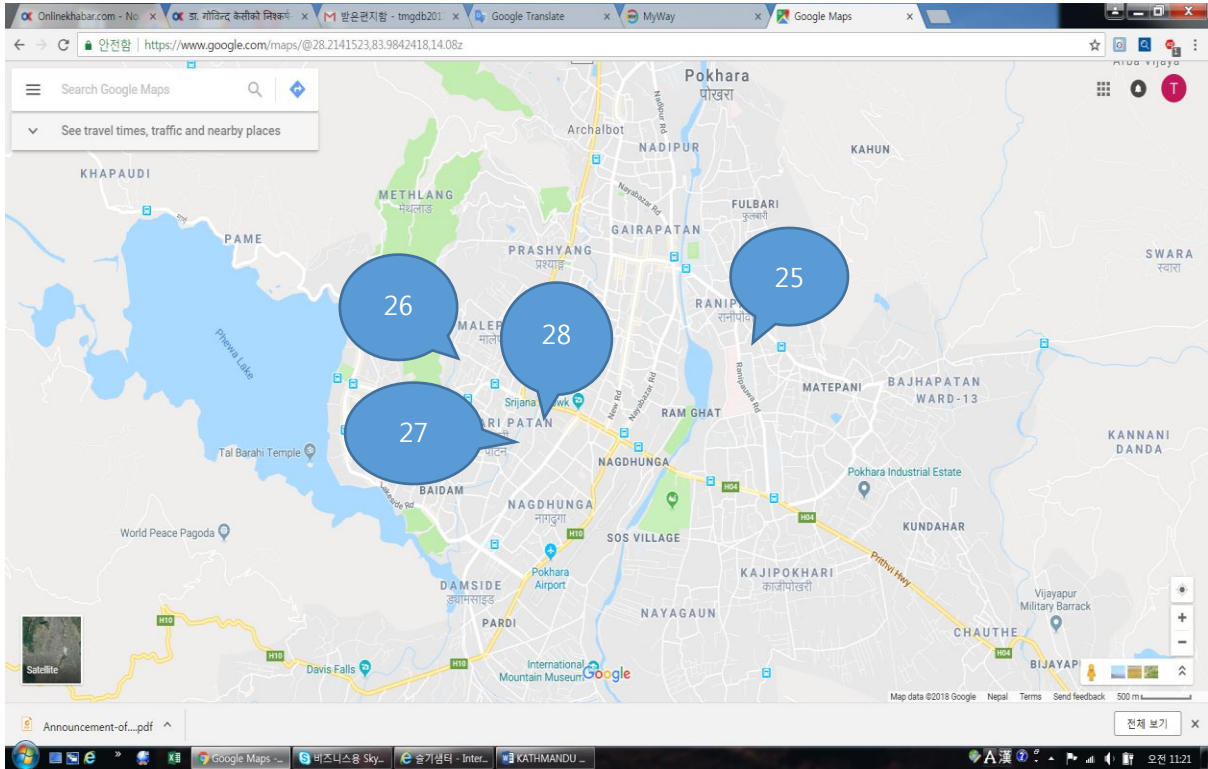

제5권역(POKHARA 전 지역)

시험장명 (EXAM CENTER)	주소 (ADDRESS)	전화번호 (PHONE NO.)	연락처 (MOBILE NO.)
25. GLOBAL COLLEGIATE SCHOOL	RANIPAUWA, POKHARA	061-527813 061-524604	9846036970
26. STEP BY STEP SECONDARY SCHOOL	MASBAR-7, POKHARA	061-521476 061-537476	9856021476
27. LITTLE STEP SECONDARY SCHOOL	SIMALCHAUR, POKHARA	061-525013	9856020509
28. SRIJANA SECONDARY SCHOOL	SRIJANA CHOWK, POKHARA	061-550453 061-551595	9846143825