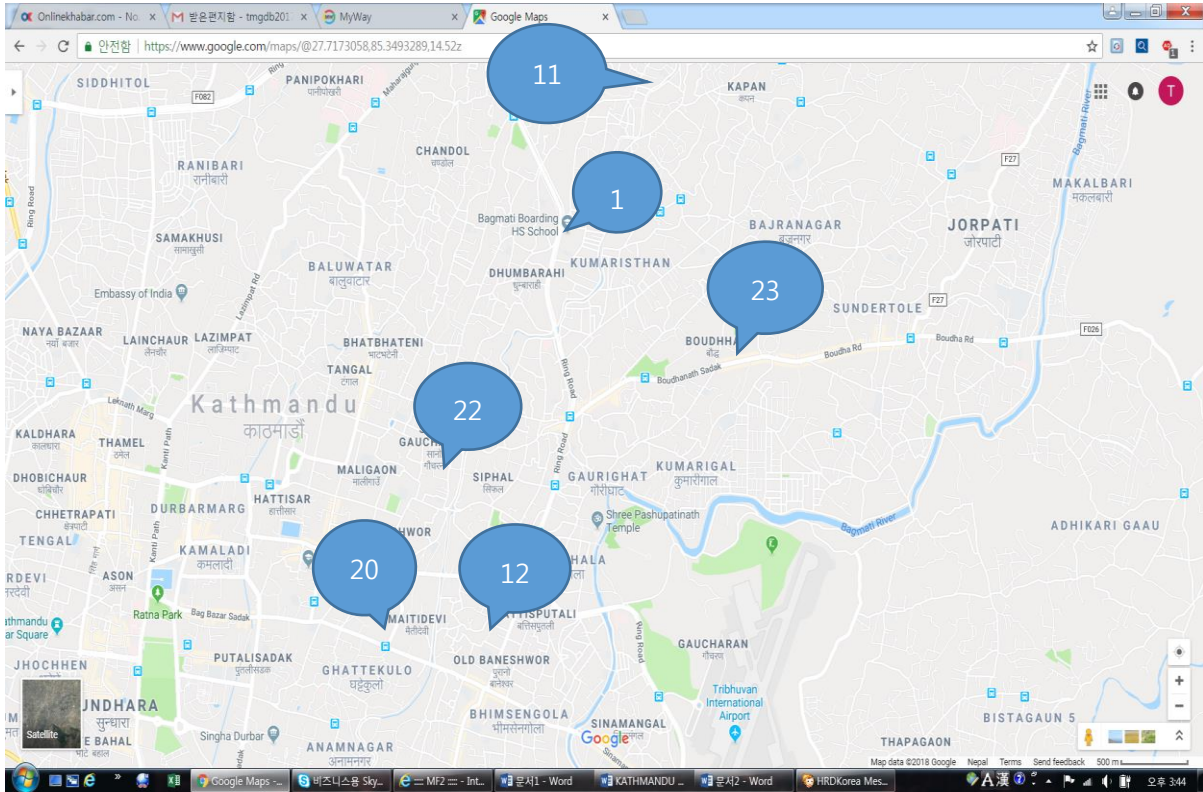

## 제 1 권역(카트만두 - BAUDHANATH 인근지역)

| 시험장명<br>(EXAM CENTER)                | 주소<br>(ADDRESS)         | 전화번호<br>(PHONE NO.)      | 연락처<br>(MOBILE NO.) |
|--------------------------------------|-------------------------|--------------------------|---------------------|
| 1 BAGMATI BOARDING SCHOOL            | SUKEDHARA, KATHMANDU    | 01-4374887               | 9851057214          |
| 11. LOYALTY ACADEMY SCHOOL           | MANDIKHATAAR, KATHMANDU | 01-4375737               | 9841316014          |
| 12. GOLDENGATE INTERNATIONAL COLLEGE | BATTISPUTALI, KATHMANDU | 01-4495165               | 9849091769          |
| 20. UNIVERSAL COLLEGE                | DILLIBAZAR, KATHMANDU   | 01-4442775               | 9851012271          |
| 22. XAVIER INTERNATIONAL COLLEGE     | KALOPUL KATHMANDU       | 01-4439471               | 9841383404          |
| 23 XAVIER INTERNATIONAL SCHOOL       | BOUDHA, KATHMANDU       | 01-4439471<br>01-4439472 | 9841383404          |

## 제 2 권역(카트만두 - HOTEL YAK & YETI 인근지역)

| 시험장명<br>(EXAM CENTER)                       | 주소<br>(ADDRESS)       | 전화번호<br>(PHONE NO.)      | 연락처<br>(MOBILE NO.) |
|---|-----------------------|--------------------------|---------------------|
| 2. RADIANT READERS ACADEMY SCHOOL           | SANEPA, LALITPUR      | 01-5529757               | 9851204015          |
| 5. LEARNING REALM INTERNATIONAL(LRI) SCHOOL | KALANKI, KATHMANDU    | 01-5218188               | 9841320272          |
| 8. LABORATORY SECONDARY SCHOOL              | KIRTIPUR, KATHMANDU   | 01-4330790               | 9841292518          |
| 9. NIGHTINGALE INTERNATIONAL SCHOOL         | KUPONDOLE, LALITPUR   | 01-5551829               | 9803158646          |
| 18. THE TIMES INTERNATIONAL COLLEGE         | DILLIBAZAR, KATHMANDU | 01-4441163<br>01-4441167 | 9841423108          |
| 19. TRINITY INTERNATIONAL COLLEGE           | DILLIBAZAR, KATHMANDU | 01-4445956               | 9843885414          |