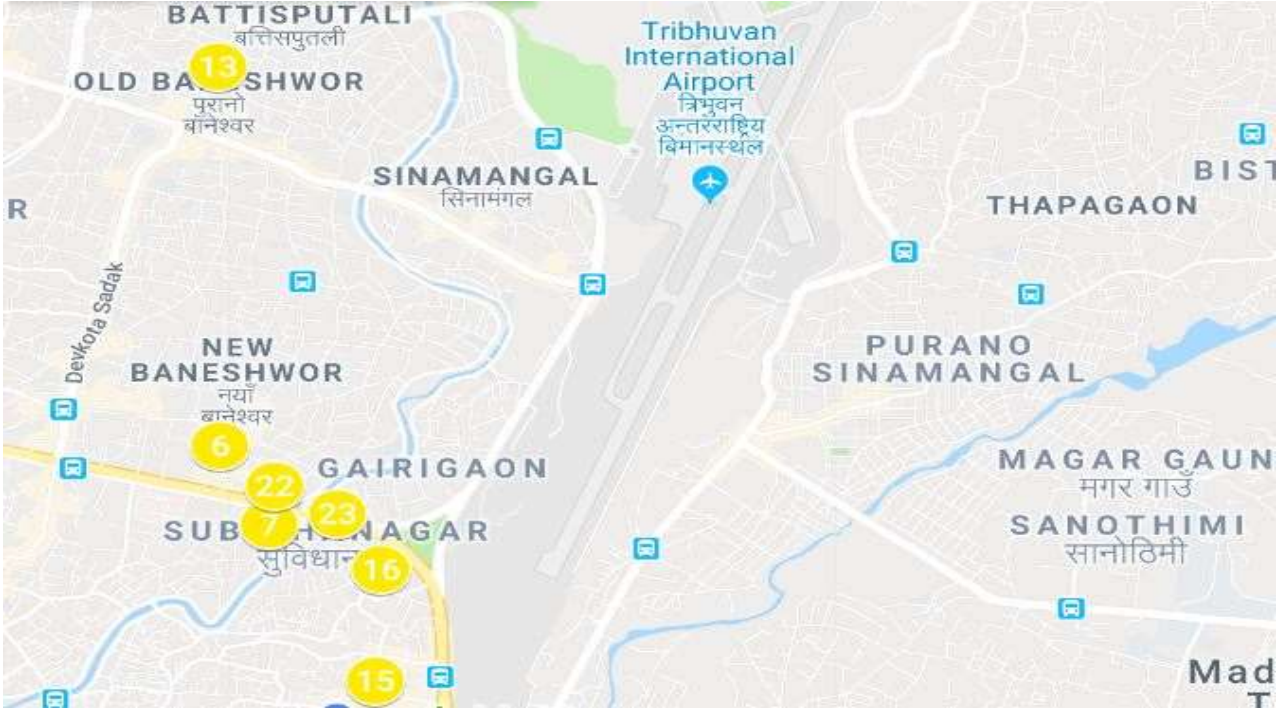

제3권역 (New Baneshwor 중심)

시험장명 (Test Venue)	주소 (Address)	전화번호 (Phone No.)	핸드폰번호 (Mobile No.)
6. N.K. Singh Memorial EPS School	Min Bhawan, Kathmandu	01-4470656	9851141341
7. VS Niketan School	Min Bhawan, Kathmandu	01-4111899	9841422941
13. Golden Gate International College	Battisputali, Kathmandu	01-4477082	9846074649
15. Himalaya College	Koteshwor, Kathmandu	01-4600320	9851059320
16. Himalayan White House International College	Tinkune, Kathmandu	01-4464456/57	9841649054
22. Universal College	Shantinagar, Kathmandu	01-4620523/24	9851012271
23. VS Niketan College	Tinkune, Kathmandu	01-4622715	9851067899